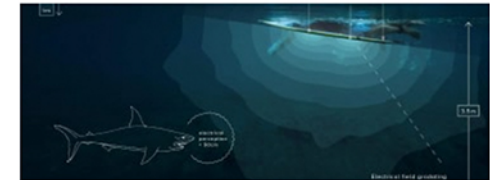

SHARK SHIELD

Shark Shield is the world's first innovative long-range shark deterrent system, gives our guests the confidence to enjoy the ocean anytime, anywhere.