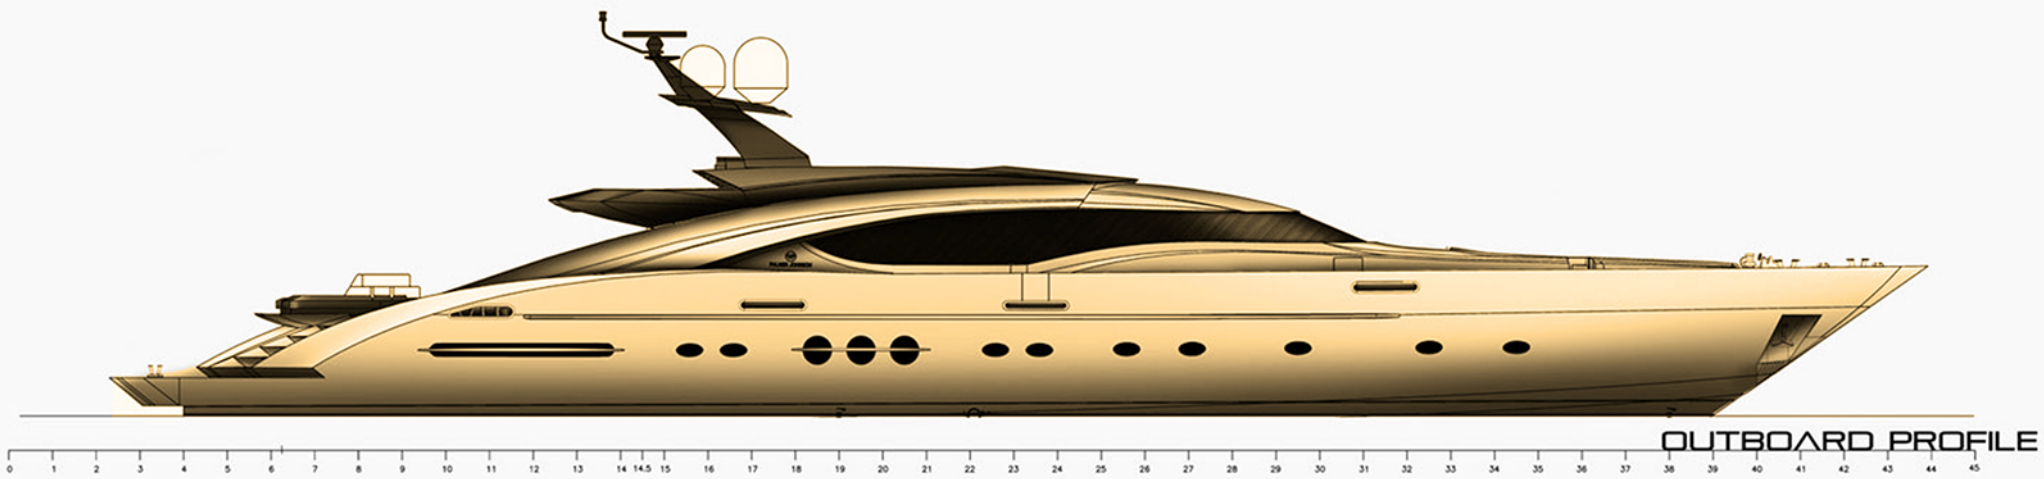

AK ROYALTY

SHE'S THE ONE

AT 42 METERS (136 FT) IN OVERALL LENGTH, SUPER YACHT "AK ROYALTY" COMFORTABLY ACCOMMODATES 12 GUESTS ALONG WITH 7 CREW.

EQUIPPED WITH A SPACIOUS ENTERTAINMENT AREAS ACROSS TWO DECKS AND OPTIONAL INDOOR AND OUTDOOR DINING, JACUZZI, OUTDOOR GYM AND EVEN CINEMA UNDER THE STARS, SHE HAS EVERYTHING YOU ARE LOOKING FOR.

WELLNESS

ACTIVITIES

ACTIVITIES

ACTIVITIES

YACHT BY NIGHT

DECK PLANS

SPECIFICATIONS

Length

42 M [136 FT]

Beam

8.4 M

Draft

1.8 M

Gross Tonnage

310 T

Interior design